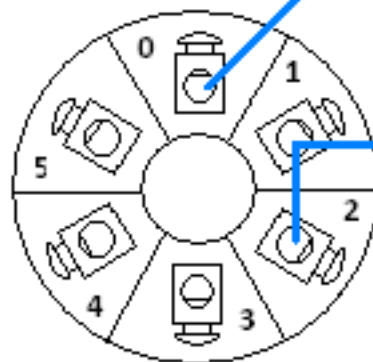

SR500PS (REV. 2.XX) ALARM TERMINALS

24 VOLT
ALARM OUTPUT

#7

#8

POOL/SPA COMBINATION UNITS
HAVE THE ALARM AND 24 VOLT
OUTPUTS COMBINED IN A
SINGLE CIRCUIT.

REMOTE ALARM BASE